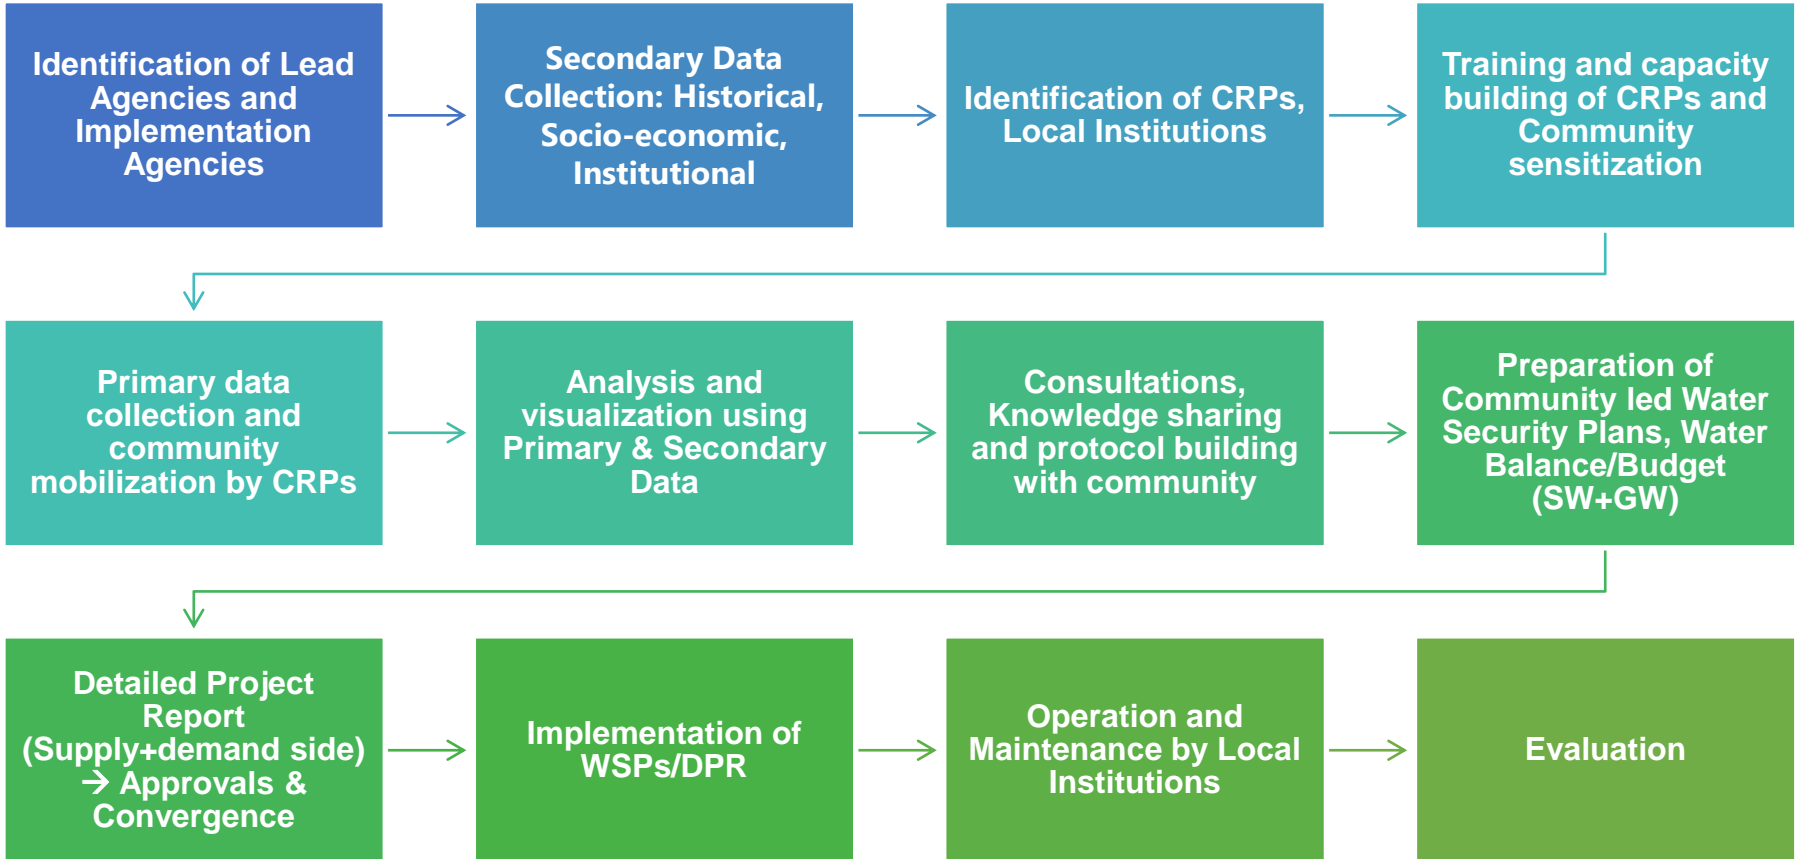

OUR REACH - PGWM

Investing 30 Crores

Reaching 5,00,000 people

*Using groundwater
knowledge & data*

*20 experts have trained 500
master trainers*

Over 7 years

*Approach successfully tested across regions within
limited scale*

Problem Analysis

Programme Design for Scale: Pre-Implementation, Implementation & Post Implementation

The total water security cost accounts for Rs. 15,000 to Rs. 20,000 per hectare.

WHAT WORKS

COMMUNITY PARTICIPATION
Common pool resource, local ownership & management needed to ensure equity & sustainability

SCIENCE BASED APPROACH
Data based decision making

DEMAND MANAGEMENT & SUPPLY AUGMENTATION
Needs to be taken in conjunction

BEHAVIOUR CHANGE
Imperative especially for demand management

CONVERGENCE OF EFFORTS
Within Govt., GO-NGO, Academia is crucial

BUILDING STRONG INSTITUTIONS
to sustain work, allocations, conflicts

LOCAL RESOURCE NEEDS TO BE MANAGED LOCALLY = COMMUNITY PARTICIPATION

CAPACITY BUILDING WORKFLOW

*Experts: 10X
current
capacity*

*NGO: 10-20X
current
capacity*