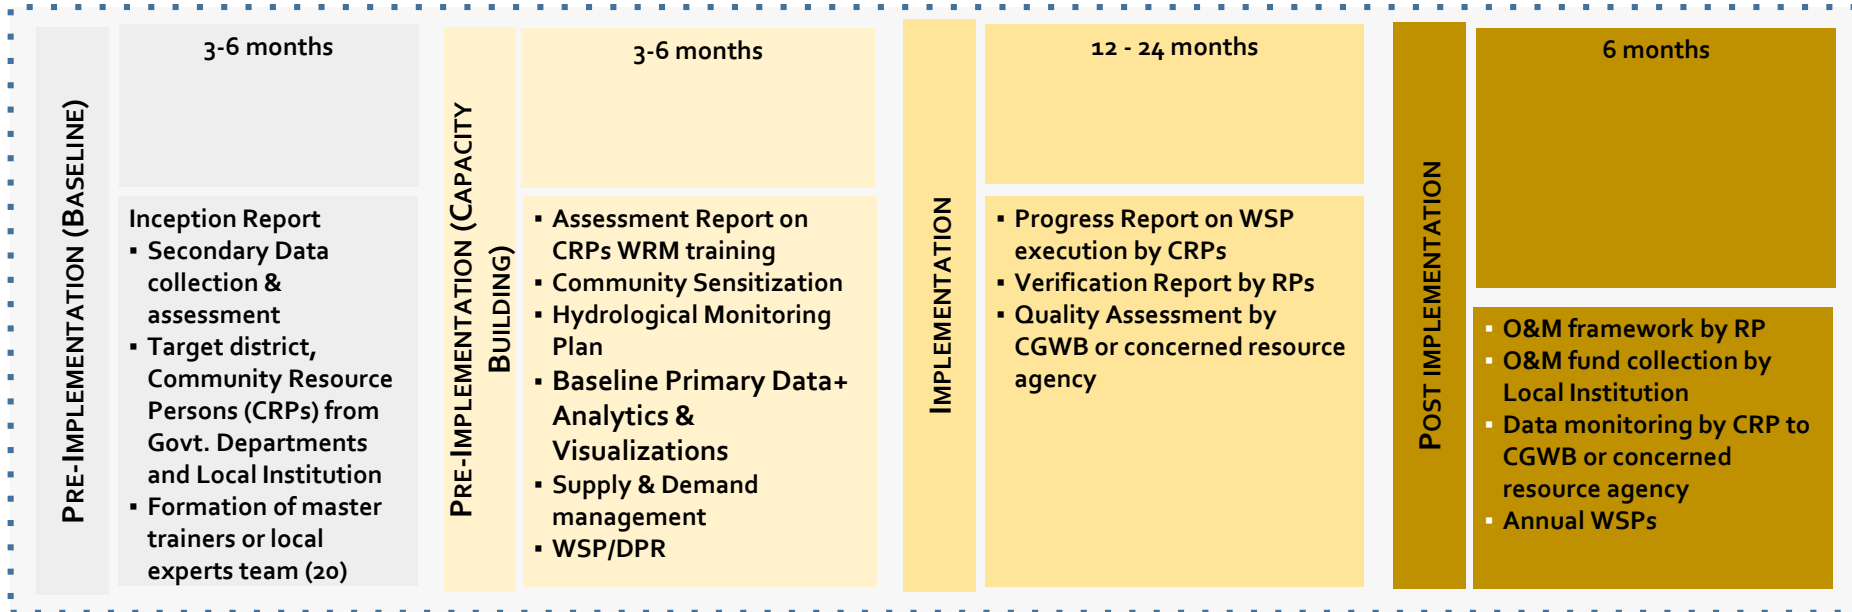

Addressing India's Water Crisis

National Water Mission 20 November, 2018

WHO WE ARE?

ARGHYAM IS A
GRANT MAKING
FOUNDATION
WITH A FOCUS ON
GROUNDWATER
AND SANITATION

PARTNERS FOOTPRINT

KEY LEGEND

-  Groundwater
-  Springs
-  Sanitation
-  Urban
-  Water Quality

OUR REACH - PGWM

Investing 30 Crores

Reaching 5,00,000 people

*Using groundwater
knowledge & data*

*20 experts have trained 500
master trainers*

Over 7 years

*Approach successfully tested across regions within
limited scale*

Problem Analysis

Programme Design for Scale: Pre-Implementation, Implementation & Post Implementation

The total water security cost accounts for Rs. 15,000 to Rs. 20,000 per hectare.

WHAT WORKS

COMMUNITY PARTICIPATION
Common pool resource, local ownership & management needed to ensure equity & sustainability

SCIENCE BASED APPROACH
Data based decision making

DEMAND MANAGEMENT & SUPPLY AUGMENTATION
Needs to be taken in conjunction

BEHAVIOUR CHANGE
Imperative especially for demand management

CONVERGENCE OF EFFORTS
Within Govt., GO-NGO, Academia is crucial