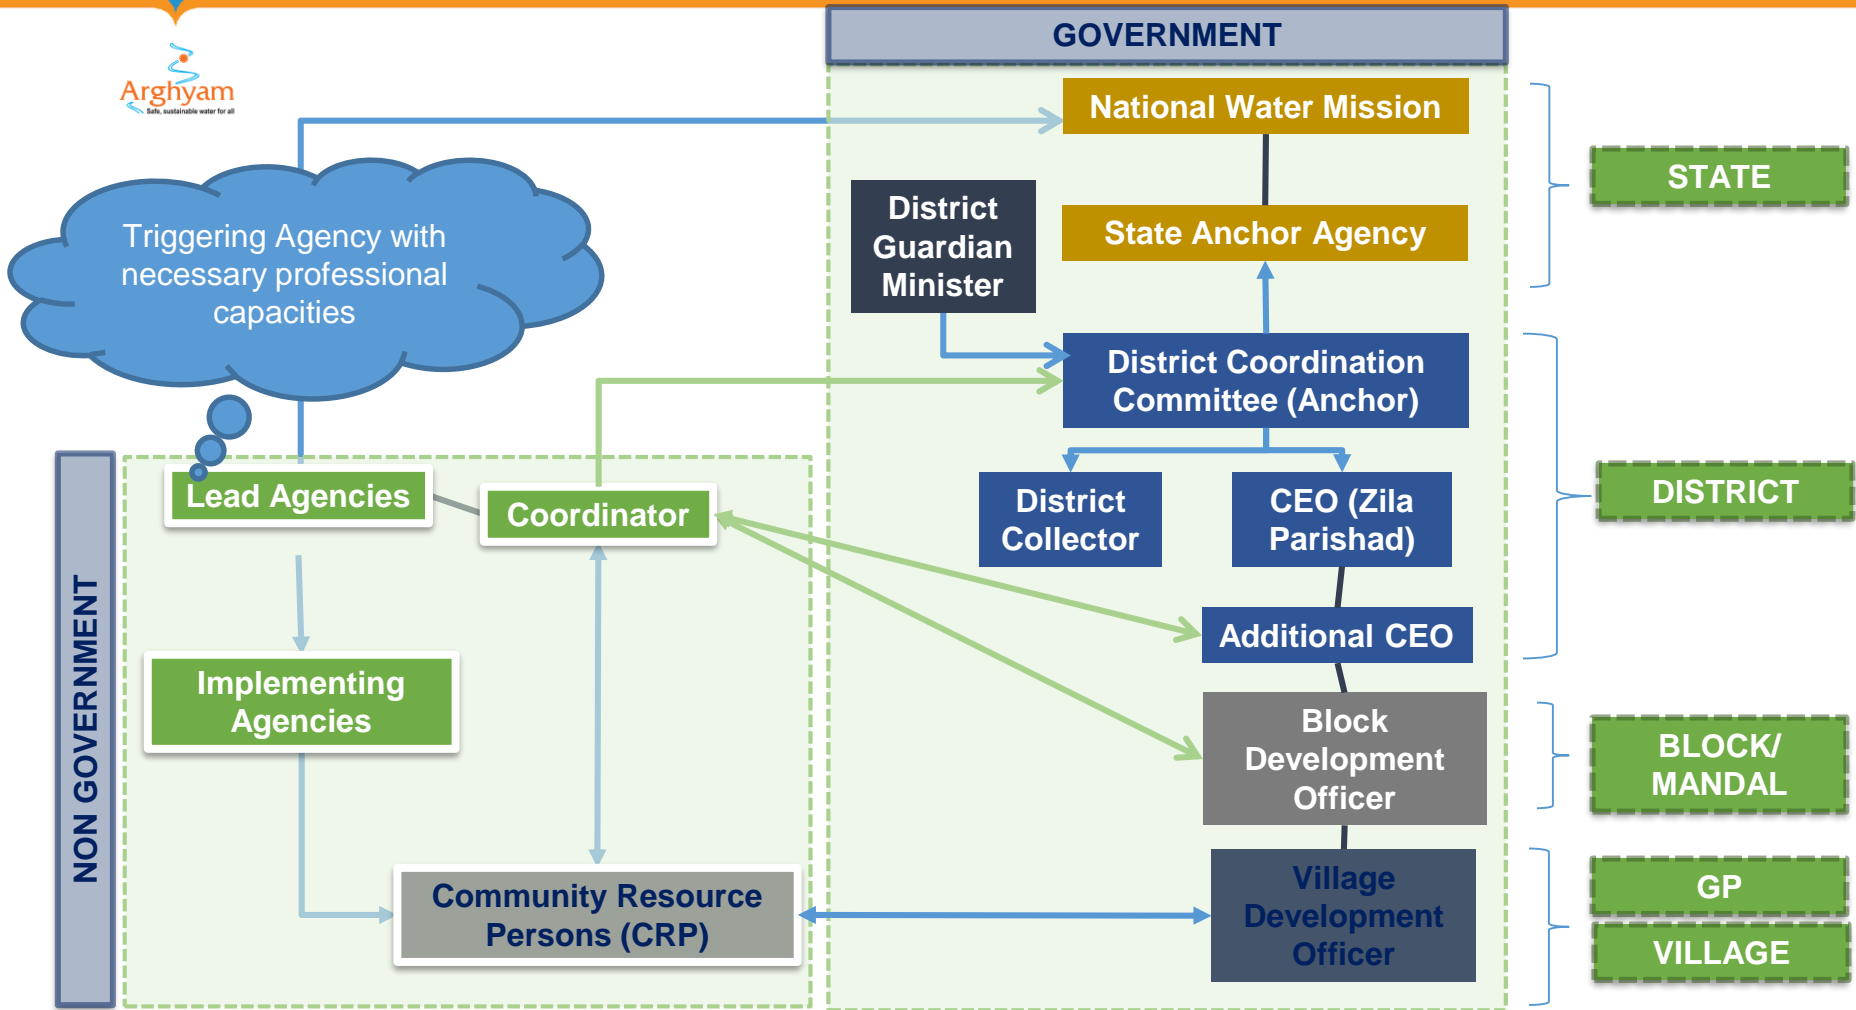

Problem Analysis

Programme Design for Scale: Pre-Implementation, Implementation & Post Implementation

The total water security cost accounts for Rs. 15,000 to Rs. 20,000 per hectare.

WHAT WORKS

COMMUNITY PARTICIPATION
Common pool resource, local ownership & management needed to ensure equity & sustainability

BUILDING STRONG INSTITUTIONS
to sustain work, allocations, conflicts

LOCAL RESOURCE NEEDS TO BE MANAGED LOCALLY = COMMUNITY PARTICIPATION

CAPACITY BUILDING WORKFLOW

*Experts: 10X
current
capacity*

*NGO: 10-20X
current
capacity*

Expert knowledge is a scarce resource!

THE PLATFORM ARCHITECTURE

DATA
INGESTION

OPEN
ARCHITECTURE
/ EXTENSIBLE/
API'S

Thank You!